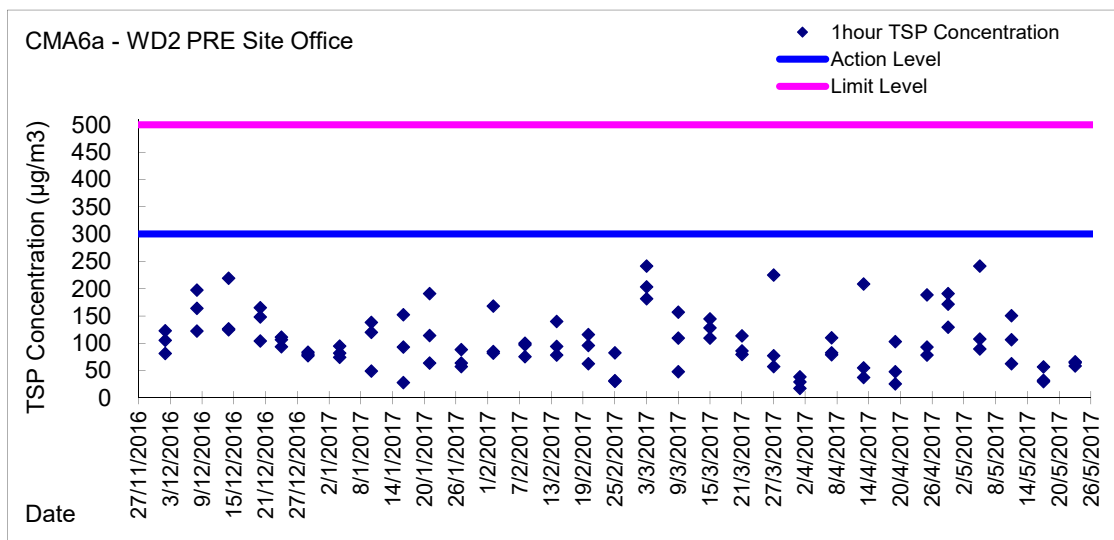

Graphic Presentation of 1 hour TSP Result

Graphic Presentation of 1 hour TSP Result

Graphic Presentation of 24 hour TSP Result

Graphic Presentation of 24 hour TSP Result