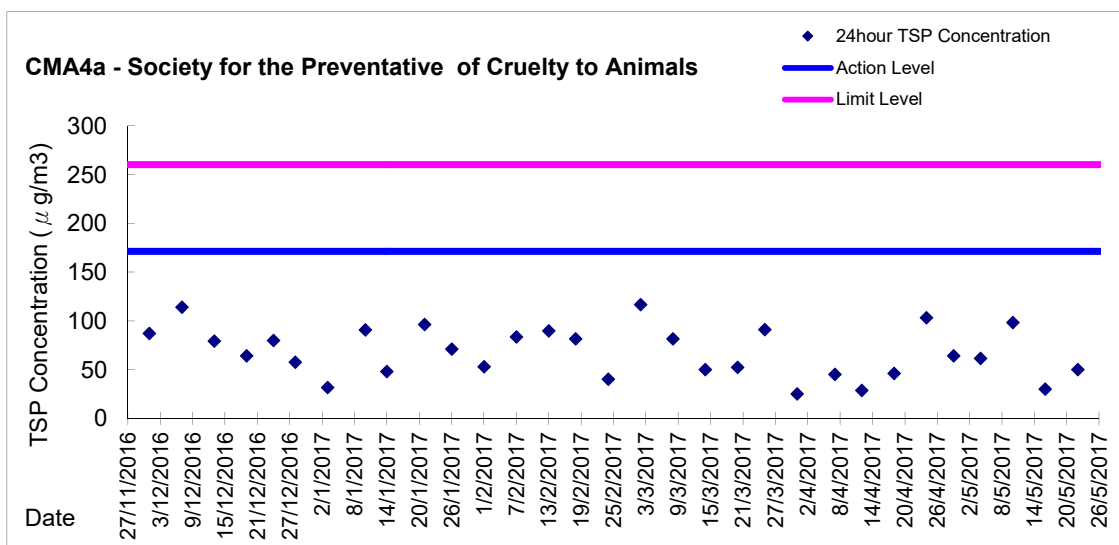

Graphic Presentation of 1 hour TSP Result

Graphic Presentation of 1 hour TSP Result

Graphic Presentation of 24 hour TSP Result

Graphic Presentation of 24 hour TSP Result