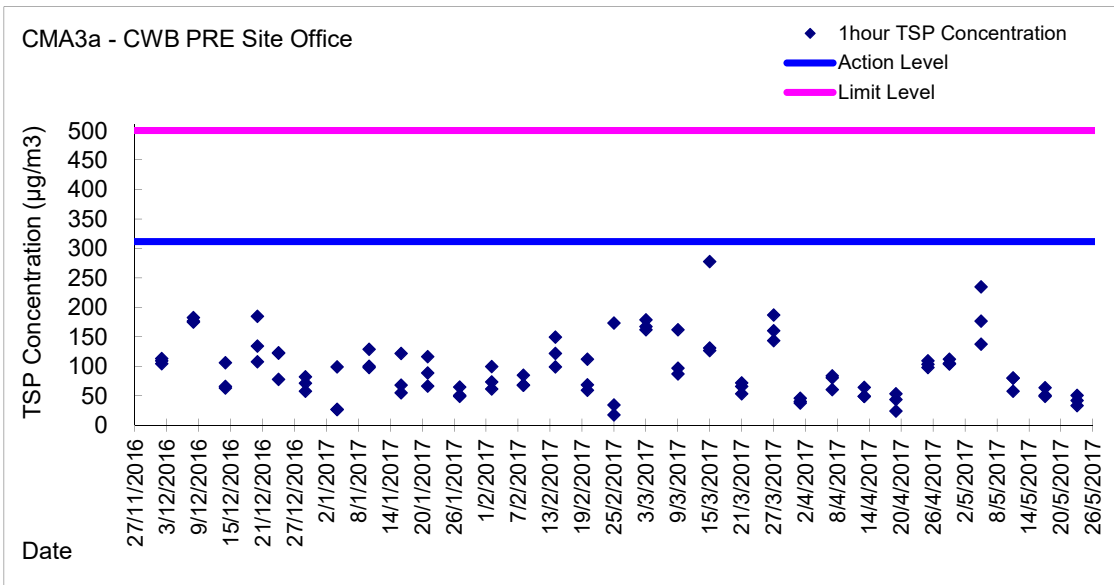

Graphic Presentation of 1 hour TSP Result

Graphic Presentation of 1 hour TSP Result

Graphic Presentation of 24 hour TSP Result

Graphic Presentation of 24 hour TSP Result