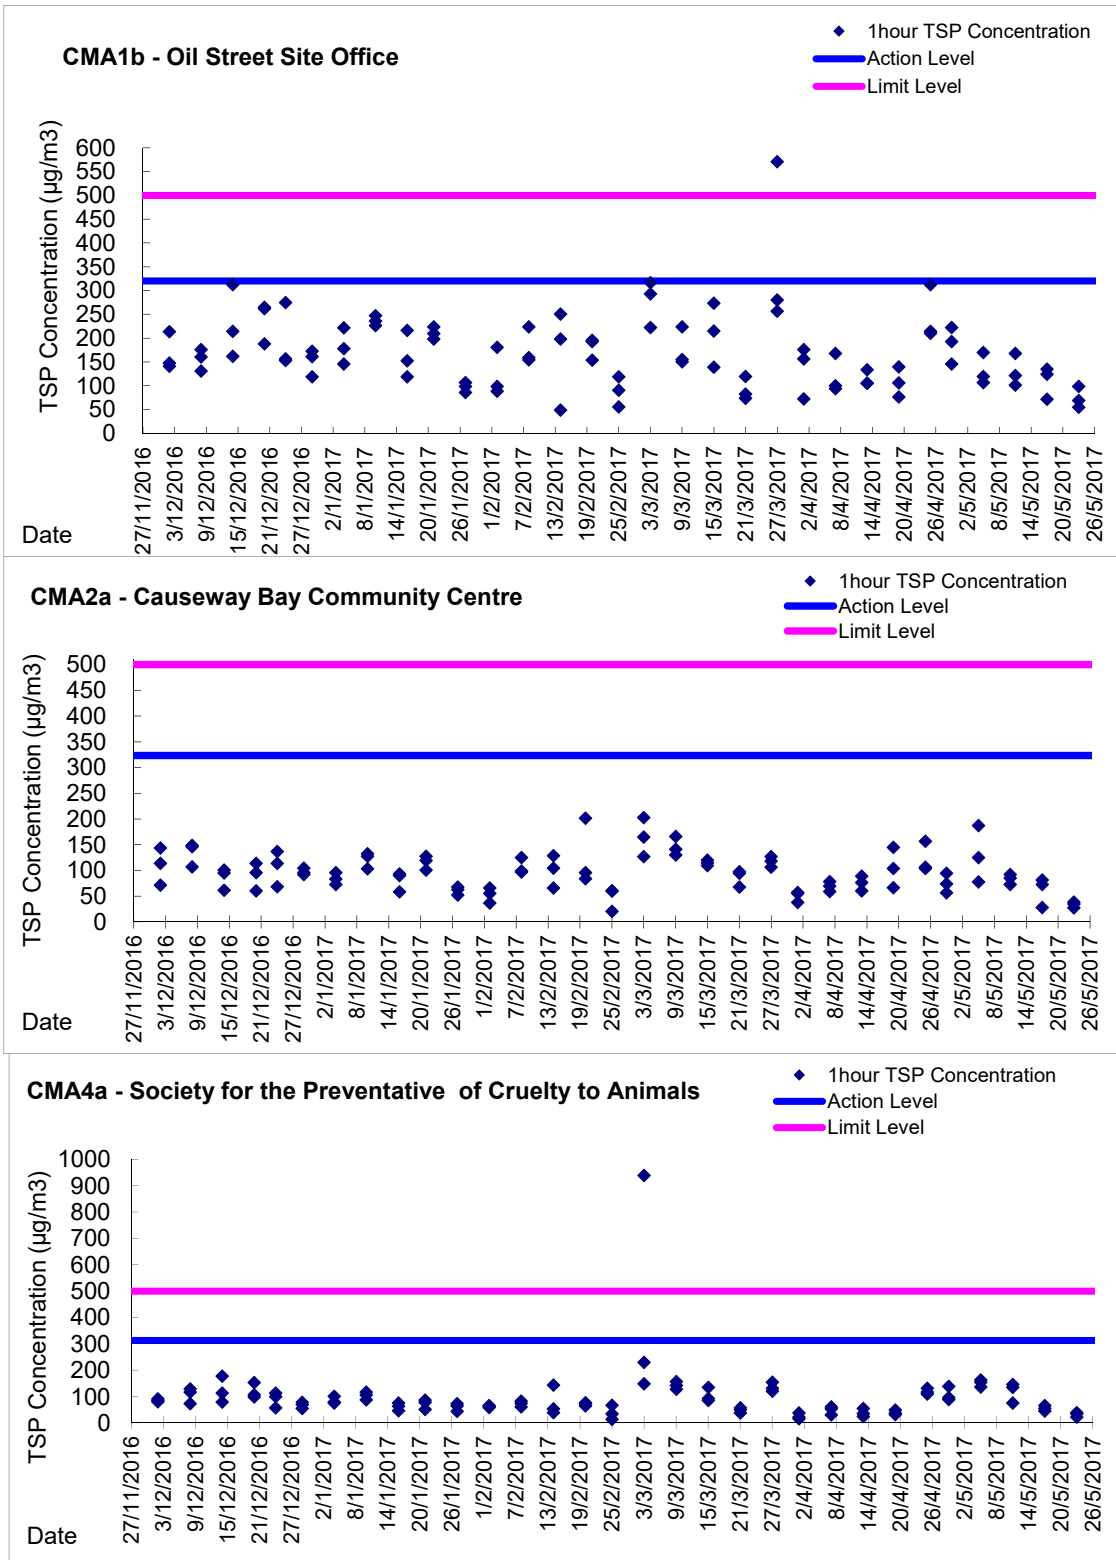

Graphic Presentation of 1 hour TSP Result

Graphic Presentation of 1 hour TSP Result

Graphic Presentation of 24 hour TSP Result

Graphic Presentation of 24 hour TSP Result