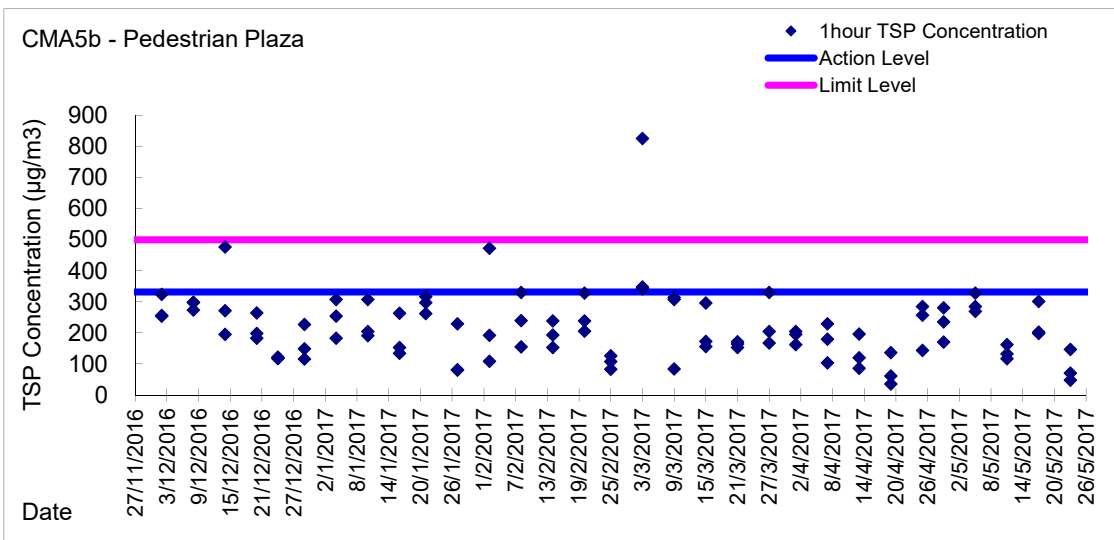

Graphic Presentation of 1 hour TSP Result

Graphic Presentation of 1 hour TSP Result

Graphic Presentation of 24 hour TSP Result

Graphic Presentation of 24 hour TSP Result