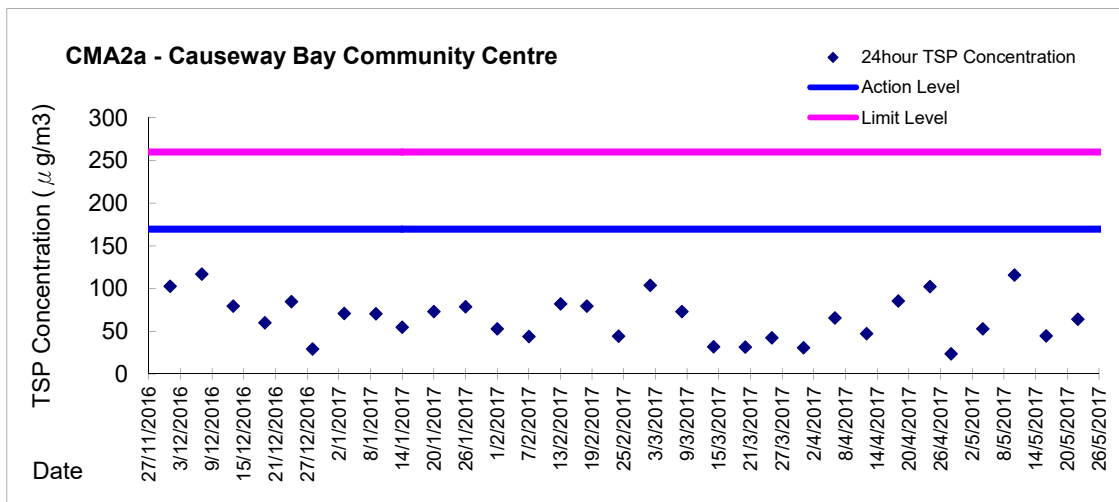

Graphic Presentation of 1 hour TSP Result

Graphic Presentation of 1 hour TSP Result

Graphic Presentation of 24 hour TSP Result

Graphic Presentation of 24 hour TSP Result