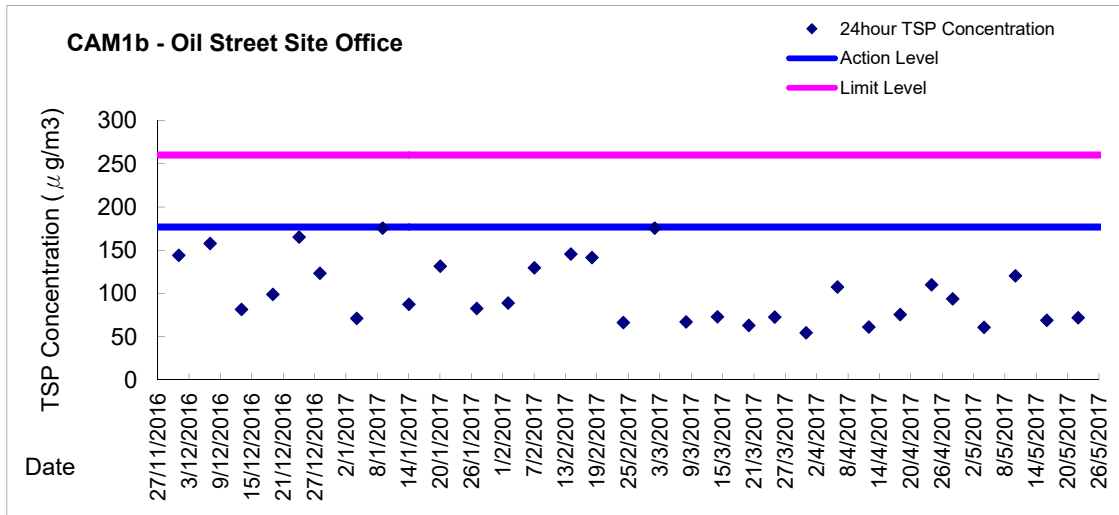

Graphic Presentation of 1 hour TSP Result

Graphic Presentation of 1 hour TSP Result

Graphic Presentation of 24 hour TSP Result

Graphic Presentation of 24 hour TSP Result